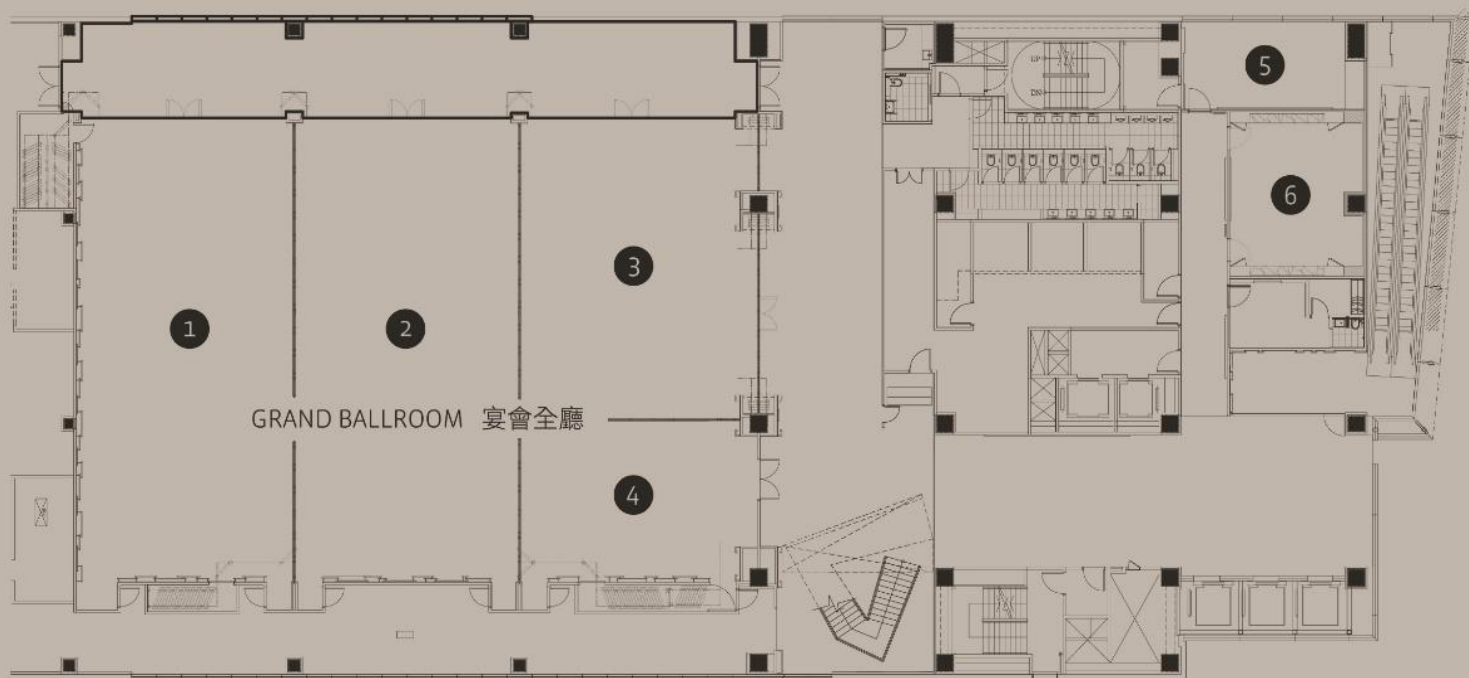

UNEQUALLED MEETINGS & EVENTS VENUES 新品味層次的會議及活動

With a total area of 702 square meters, the ballroom is composed of four halls, accommodating up to a thousand guests. In addition, there are two function rooms and a VIP room. Featuring neat and distinctive layouts, these rooms flexibly adapt to changes in space requirements. The whole venue is equipped with state-of-the-art audiovisual, lighting, and compatible technology equipment. Along with delicacies served by our professional culinary team, the venue is perfect for all kinds of events, meetings, and banquets.

宴會廳總面積為702平方公尺，一共規劃4間廳堂，最多可容納近千人，另有設置2間多功能室及1間貴賓室，其俐落鮮明的格局，保持空間變換的靈活度，場地配置全套先進的影音、燈光及技術配套設備，專業的餐飲團隊更提供多款美食佳餚選擇，滿足各式會議及活動舉辦的需求。

- ① THE ORCHID 蘭
- ② THE SUNFLOWER 葵
- ③ THE MAPLE 楓
- ④ THE CYPRESS 柏
- ⑤ FUNCTION ROOM 1 多功能室 1
- ⑥ FUNCTION ROOM 2 多功能室 2